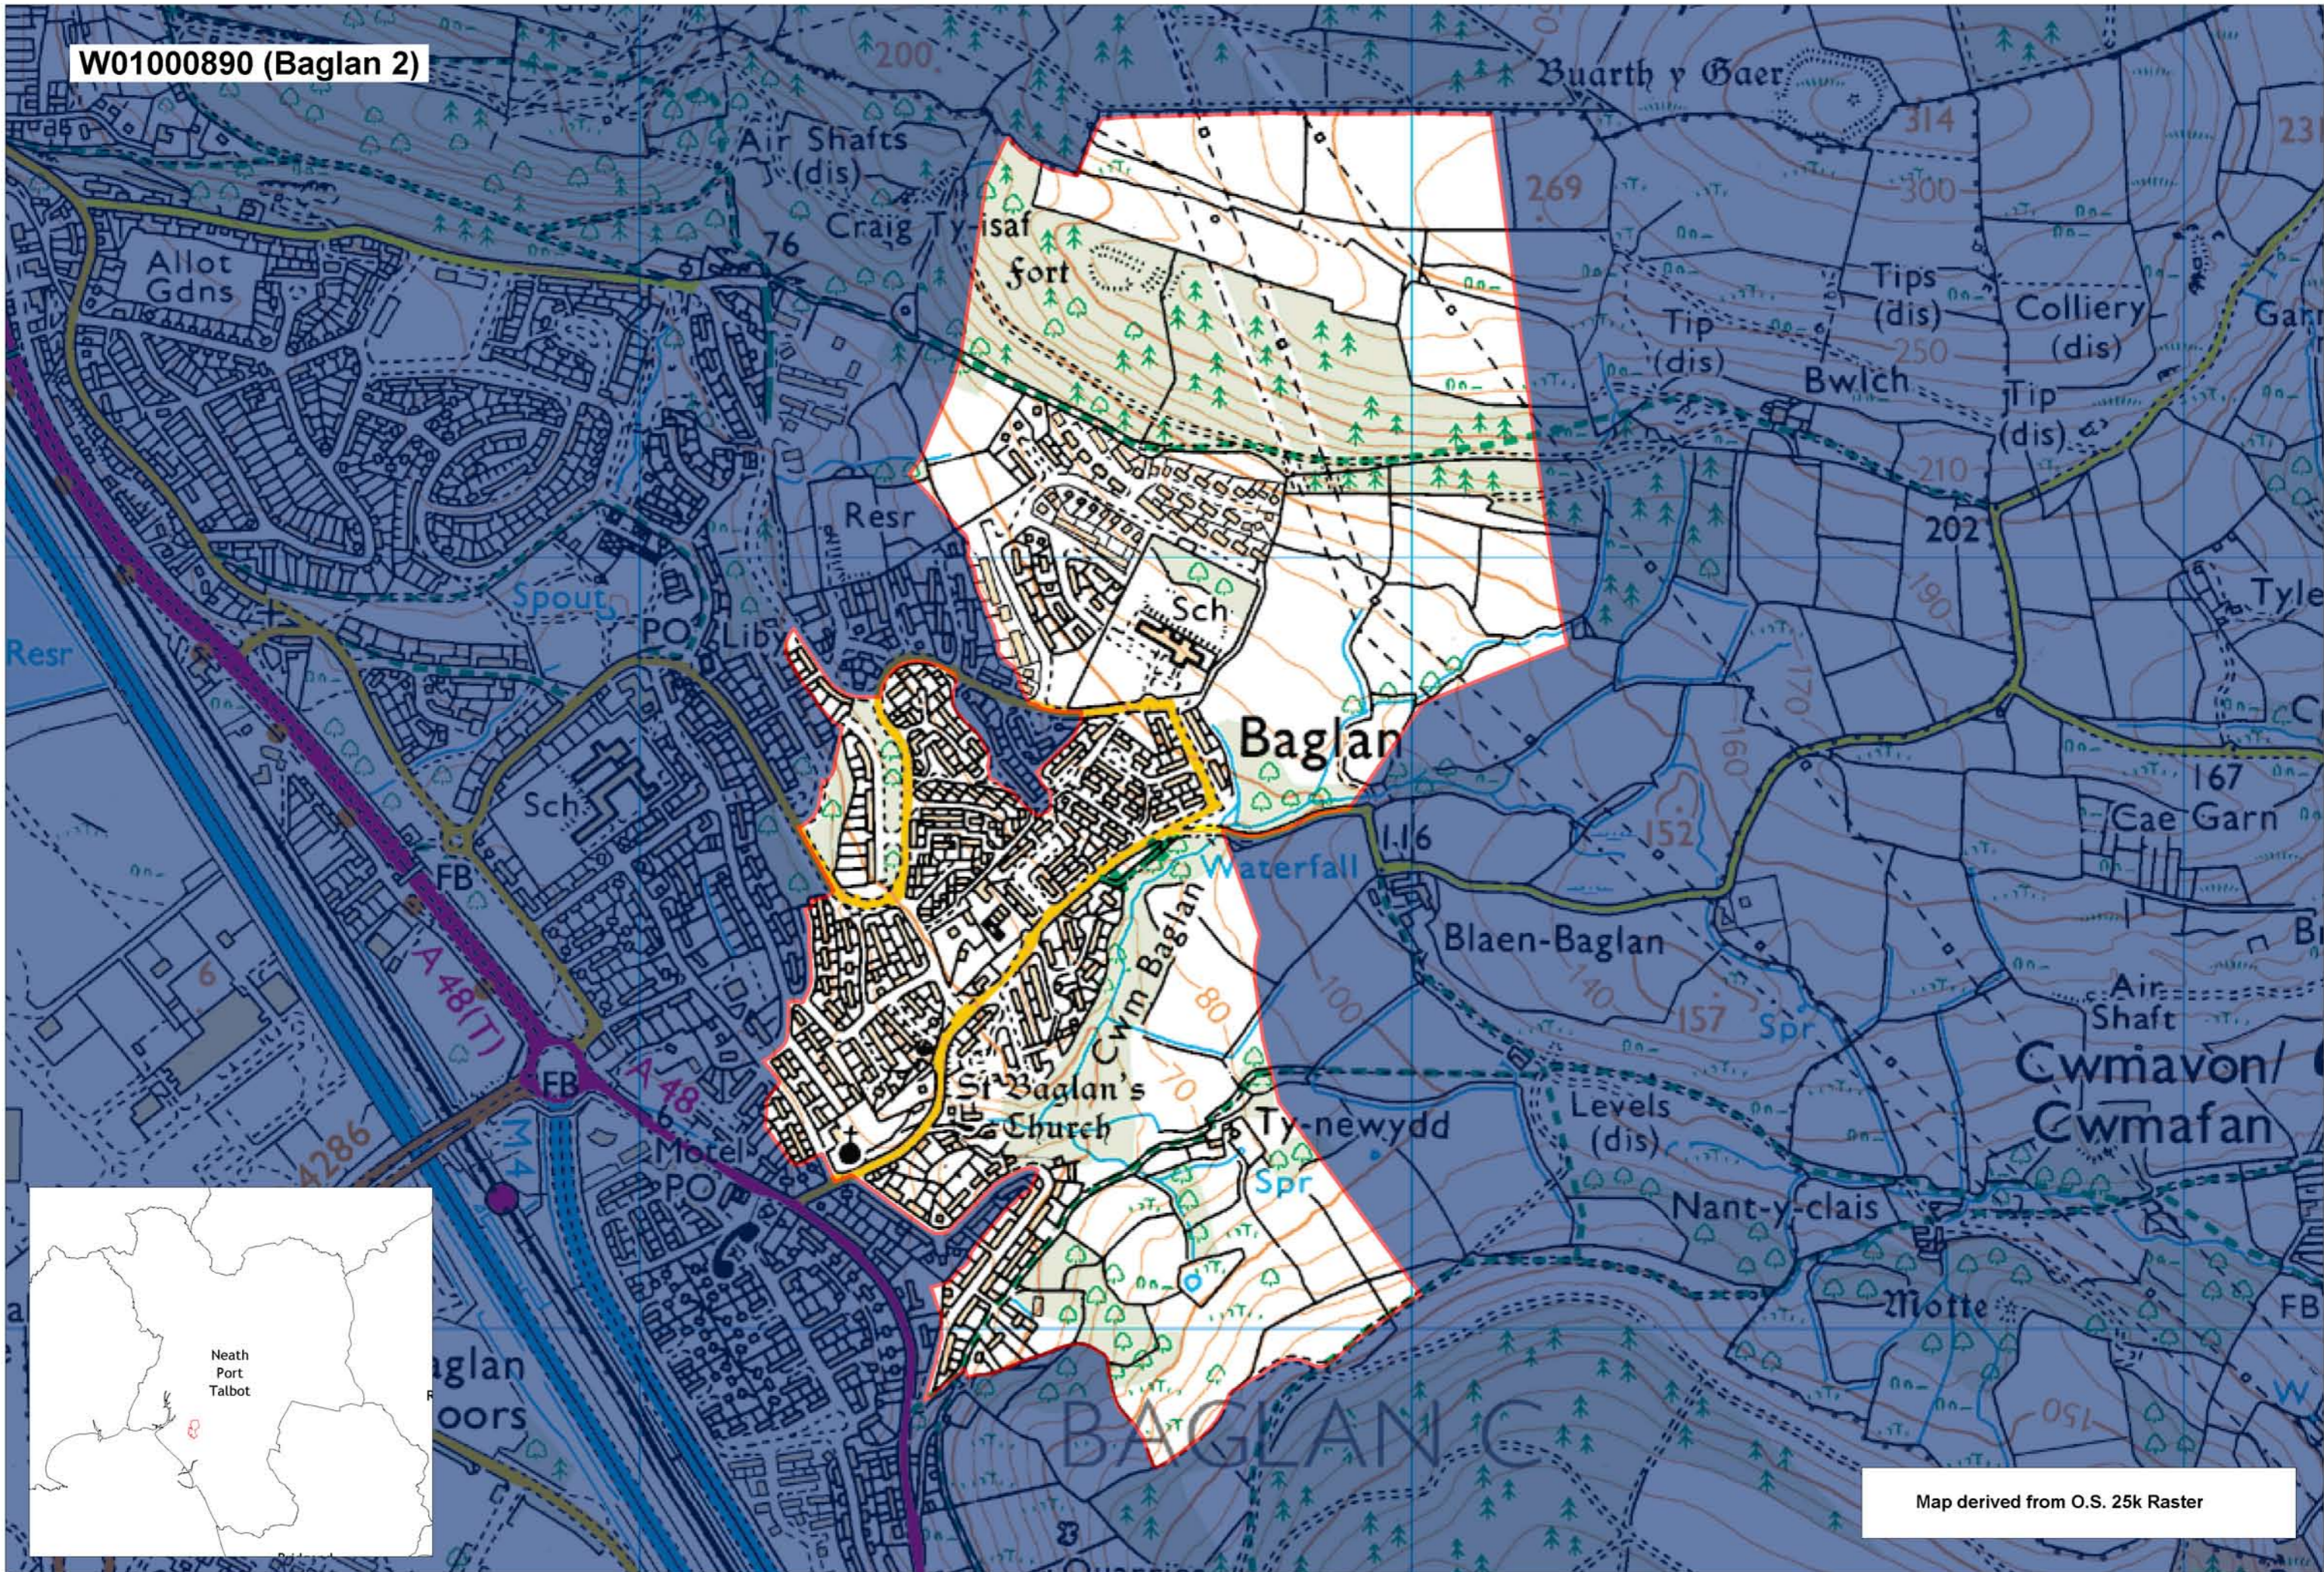

W01000890 (Baglan 2)

Map derived from O.S. 25k Raster